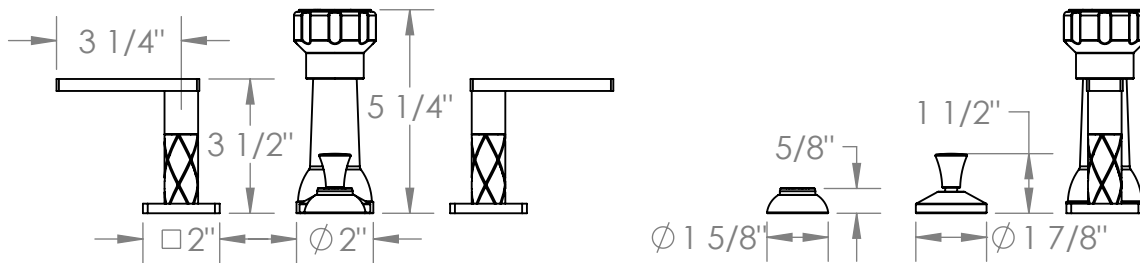

71-4-LLD4

Deck Mounted 4-Hole Bidet
Includes MPU7 pop-up drain

Meets the applicable requirements of ASME A112.18.1-2005/CSA B125.1-05, entitled "Plumbing Supply Fittings"

71-4-LLP5

Deck Mounted 4-Hole Bidet
Includes MPU7 pop-up drain

Meets the applicable requirements of ASME A112.18.1-2005/CSA B125.1-05, entitled "Plumbing Supply Fittings"

71-4-LLO6

Deck Mounted 4-Hole Bidet
Includes MPU7 pop-up drain

Meets the applicable requirements of ASME A112.18.1-2005/CSA B125.1-05, entitled "Plumbing Supply Fittings"