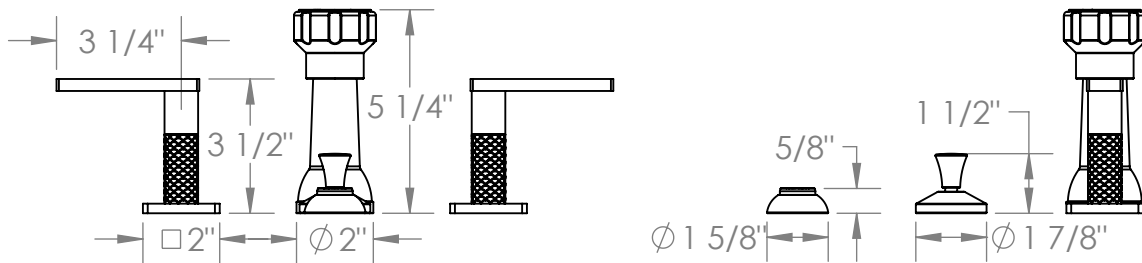

71-4-LLD4

Deck Mounted 4-Hole Bidet
Includes MPU7 pop-up drain

Meets the applicable requirements of ASME A112.18.1-2005/CSA B125.1-05, entitled "Plumbing Supply Fittings"

71-4-LLP5

Deck Mounted 4-Hole Bidet
Includes MPU7 pop-up drain

Meets the applicable requirements of ASME A112.18.1-2005/CSA B125.1-05, entitled "Plumbing Supply Fittings"

71-4-LLO6

Deck Mounted 4-Hole Bidet
Includes MPU7 pop-up drain

Meets the applicable requirements of ASME A112.18.1-2005/CSA B125.1-05, entitled "Plumbing Supply Fittings"