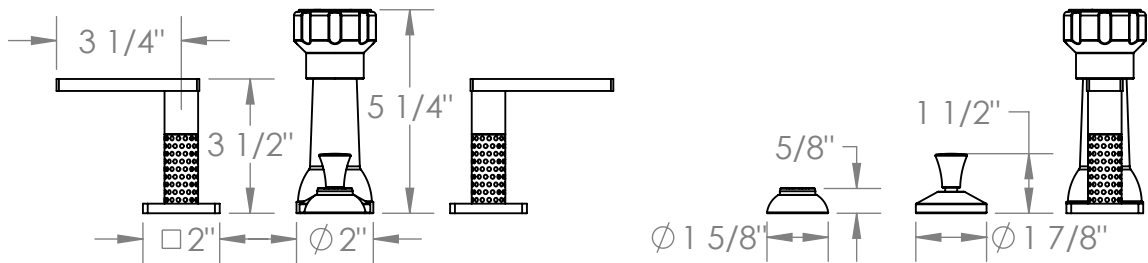

71-4-LLD4

Deck Mounted 4-Hole Bidet
Includes MPU7 pop-up drain

Meets the applicable requirements of ASME A112.18.1-2005/CSA B125.1-05, entitled "Plumbing Supply Fittings"

71-4-LLP5

Deck Mounted 4-Hole Bidet
Includes MPU7 pop-up drain

Meets the applicable requirements of ASME A112.18.1-2005/CSA B125.1-05, entitled "Plumbing Supply Fittings"

71-4-LLO6

Deck Mounted 4-Hole Bidet
Includes MPU7 pop-up drain

Meets the applicable requirements of ASME A112.18.1-2005/CSA B125.1-05, entitled "Plumbing Supply Fittings"